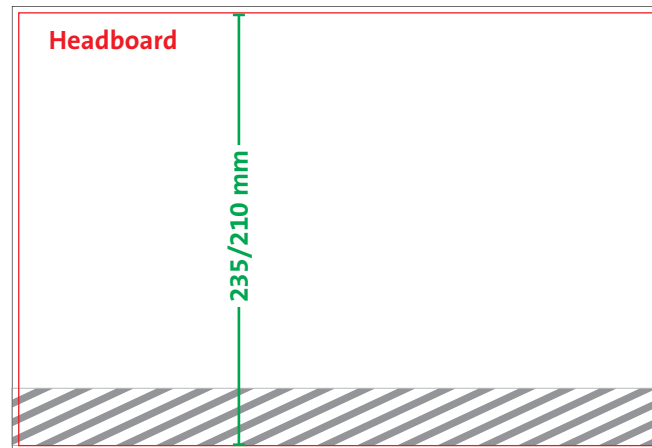

## Super 2

calendar size: 345 x 833/808 mm = red line  
 dotted line = fold line  
 grey area = datepad

### Headboard

net size big headboard (standard): 345 x 235 mm  
 including bleed: 351 x 241 mm

or

net size small headboard: 345 x 210 mm  
 including bleed: 351 x 216 mm

 here the headboard is glued to the bottom part.  
 height = 31 mm

### bottom part

net size = red line: 345 x 629 mm  
 including bleed = black line: 351 x 632 mm

## Super 2

calendar size: 345 x 833/808 mm = red line  
 dotted line = fold line