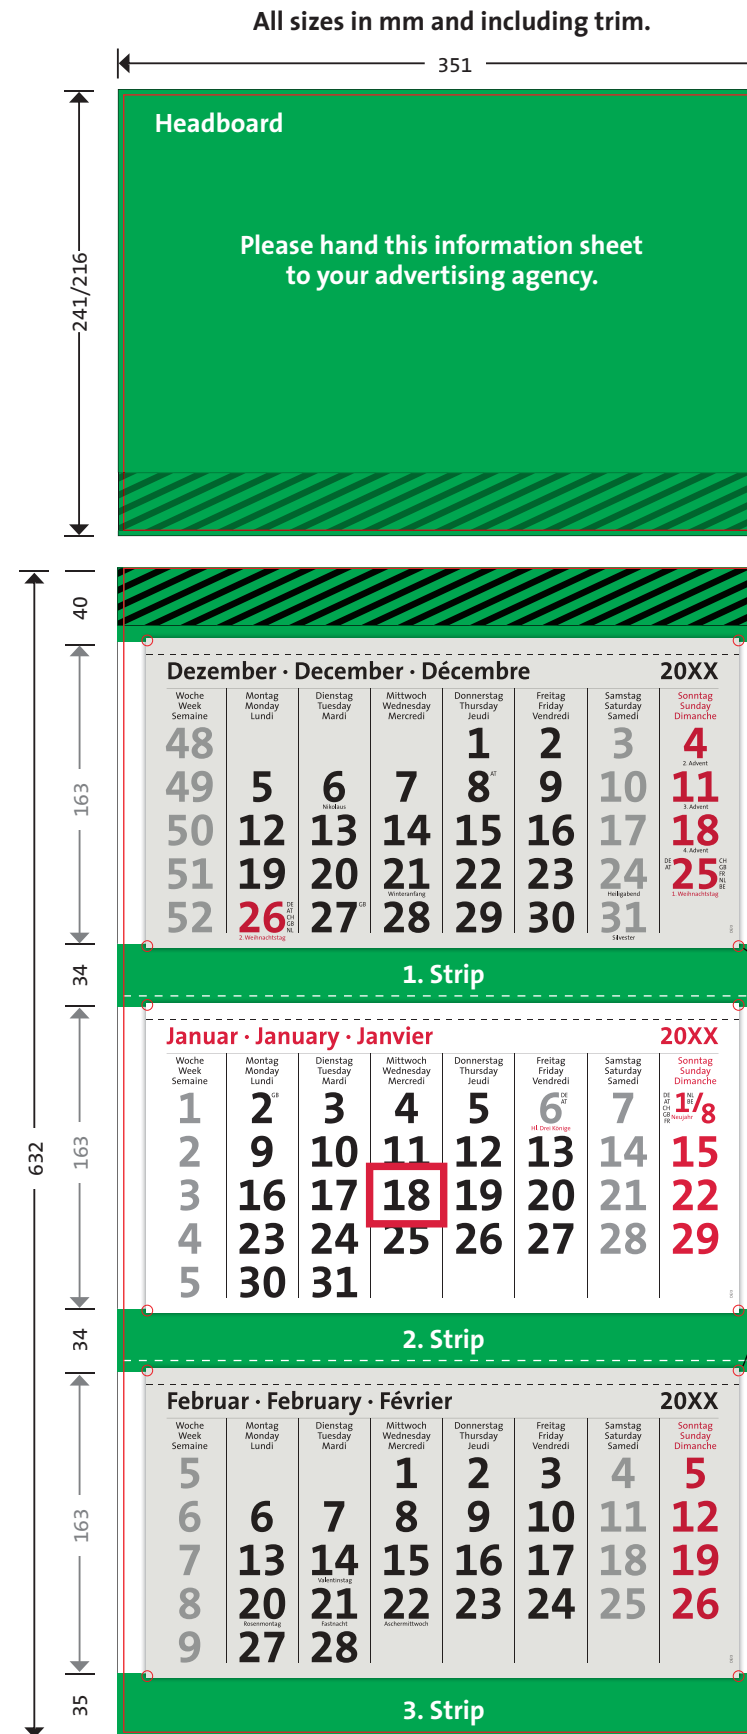

## Super 2

calendar size: 345 x 833/808 mm = red line  
 dotted line = fold line  
 grey area = datepad

### Measurements from net size to fold line:

- 231 mm
- 197 mm
- 201 mm

**Please send us a PDF/X-4!**

terminic GmbH · Europaallee 15 · D-28309 Bremen  
 Phone +49 421/871450 · Fax +49 421/8714555  
 E-Mail (data-files): studio@terminic.eu  
 E-Mail: info@terminic.eu · www.terminic.eu

## Super 2

calendar size: 345 x 833/808 mm = red line  
 dotted line = fold line

Printing on the edges to the right and left of the datepad is possible.

the datepad will cover a part of the advertising area!  
 openings for datepads: 303 x 163 mm  
 datepads: 320 x 167 mm

**Please send us a PDF/X-4!**