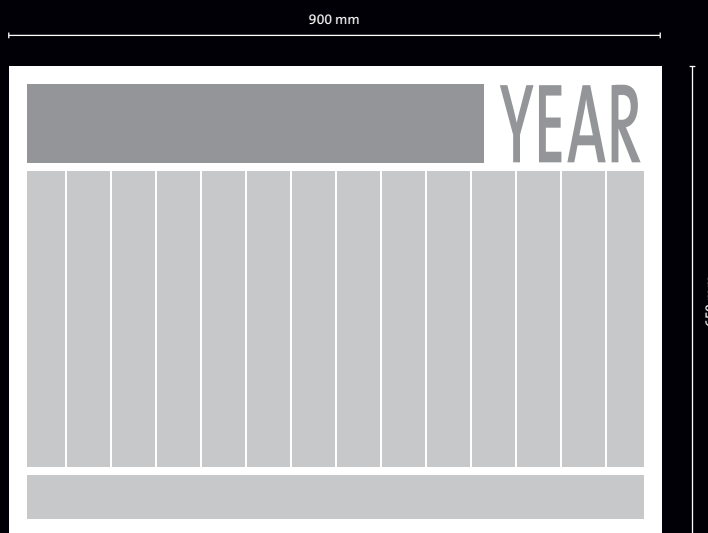

TOP 14 model 90-65

Scale = 1:10

Our wall planner *Top 14, model 90-65* is a spacious wall planner with a finished size of 900 x 650 mm. You get an advertising product in your corporate colours and with your corporate logo, which leaves a lasting impression both as a promotional gift and corporate calendar.

EQUIPMENT

- format: 900 x 650 mm
- individual weight: approx. 101 g
- panorama advertising space: 630 x 108 mm
- with 14-month view for year-to-year planning
- bilingual German/English with holidays DE + GB
- Sundays and German holidays either in red or blue
- Strong bright white special cardboard 170 g/m² in FSC® quality
- Your advertising print: 4c-scale in PSO quality
- German school holidays
- also available folded in large letter format