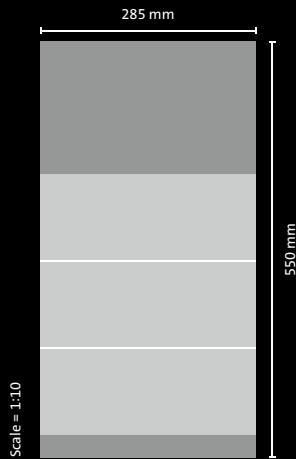

HOLE PUNCHING

Suspension with hole punching.

Scale = 1:10

minimum order quantity:
200 pieces

INDIVIDUAL PACKAGING (optional)

board envelope
353 × 250 × 8 mm

DATE CURSOR & WEEKMASTER

The solid, superior week marker including date cursor is fully mounted – without additional cost.